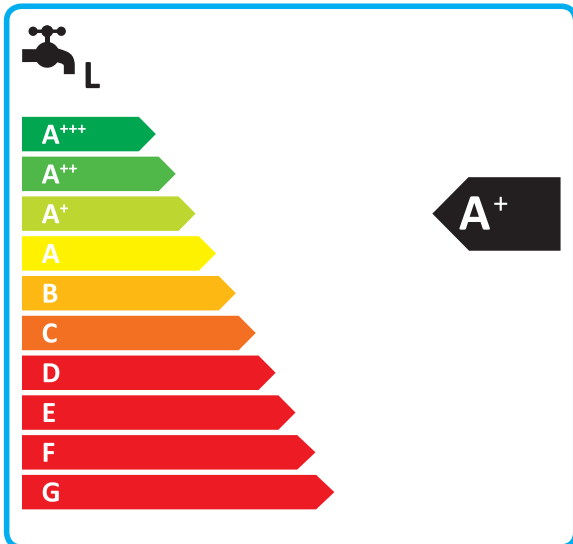

енергия · ενεργεια

Y IJA
IE IA

HM091M U43 / OSHW-200F AEU

Icons for heating (boiler) and cooling (chiller) with A+ energy class labels.

Additional features and their energy classes:

- + Solar panel icon:
- + Water tap icon:
- + Touchscreen icon:
- + Heating icon: