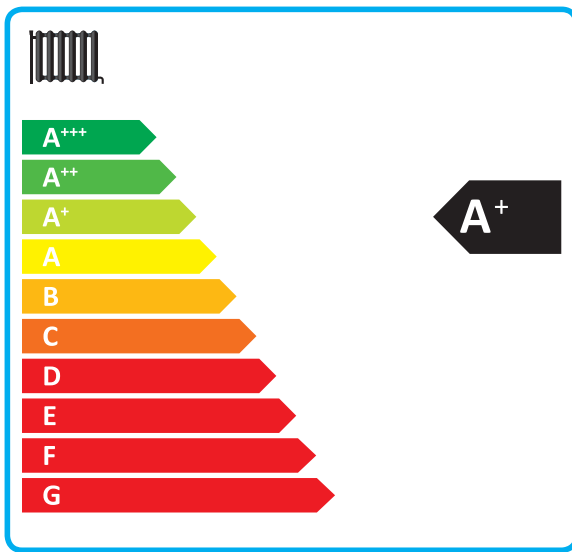

ENERG

енергия · ενεργεια

Y IJA
IE IA

HM091M U43 / OSHW-300F AEU

A+ A+ XL

+ ☐

+ ☐

+ ☒

+ ☐

2015

811/2013

MEZ66588462