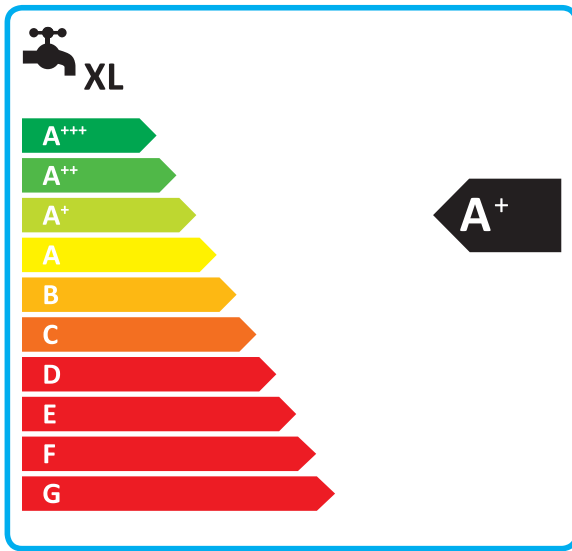

2015

811/2013

MEZ66588462