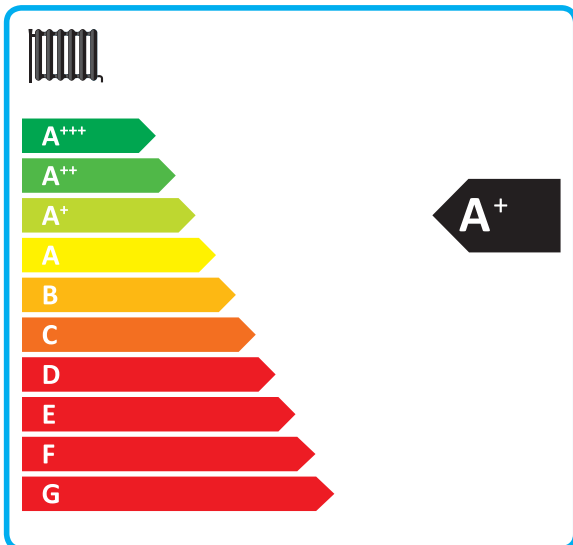

енергия · ενεργεια

Y IJA
IE IA

HM091M U43 / OSHW-200F AEU

Icons for heating (boiler) and cooling (chiller) with A+ energy class labels.

Additional features and their energy classes:

- + Solar panel icon:
- + Water tap icon:
- + Touchscreen icon:
- + Heating icon: