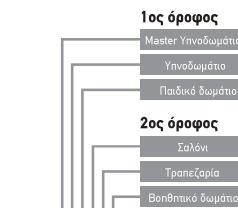

MULTI SPLIT

Οι εξωτερικές μονάδες εξοικονομούν χώρο αφού μπορούν να συνδεθούν μέχρι και με 8 εσωτερικές μονάδες διαφόρων τύπων.

| Εσωτερική Μονάδα | BTU | kW Class | 2 Δωματίων | | 3 Δωματίων | | 4 Δωματίων | 6 Δωματίων | 8 Δωματίων |
|--------------------------|-------|----------|------------|---|------------|---|------------|------------|------------|
| ASYG07/09/12/14LMCE | 7000 | 2.0 | ● | ● | ● | ● | ● | ● | ● |
| | 9000 | 2.5 | ● | ● | ● | ● | ● | ● | ● |
| ASYG07/09/12/14LUC | 12000 | 3.5 | ● | ● | ● | ● | ● | ● | ● |
| | 14000 | 4.0 | — | ● | ● | ● | ● | ● | ● |
| ASYG18/24LF | 18000 | 5.0 | — | — | — | ● | ● | ● | ● |
| | 24000 | 7.0 | — | — | — | — | ● | ● | ● |
| AGYG09/12/14LV | 9000 | 2.5 | — | ● | ● | ● | ● | ● | ● |
| | 12000 | 3.5 | — | ● | ● | ● | ● | ● | ● |
| | 14000 | 4.0 | — | — | ● | ● | ● | ● | ● |
| AUYG07/09/12/14/18LV | 7000 | 2.0 | — | ● | ● | ● | ● | ● | ● |
| | 9000 | 2.5 | — | ● | ● | ● | ● | ● | ● |
| | 12000 | 3.5 | — | ● | ● | ● | ● | ● | ● |
| | 14000 | 4.0 | — | — | ● | ● | ● | ● | ● |
| | 18000 | 5.0 | — | — | — | ● | ● | ● | ● |
| ABYG14/18LV | 14000 | 4.0 | — | — | ● | ● | ● | ● | ● |
| | 18000 | 5.0 | — | — | — | ● | ● | ● | ● |
| ARYG07/09/12/14/18LL | 7000 | 2.0 | — | ● | ● | ● | ● | ● | ● |
| | 9000 | 2.5 | — | ● | ● | ● | ● | ● | ● |
| | 12000 | 3.5 | — | ● | ● | ● | ● | ● | ● |
| | 14000 | 4.0 | — | — | ● | ● | ● | ● | ● |
| | 18000 | 5.0 | — | — | — | ● | ● | ● | ● |

2-8 Δωματίων Multi

2 & 3-4 Δωματίων Multi

6 Δωματίων Multi

8 Δωματίων Multi